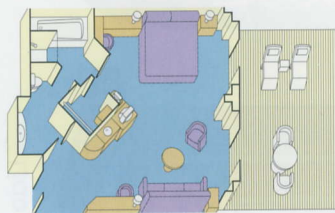

Suite with balcony

SUITE WITH BALCONY

Surrounding you with luxurious accommodations, a spacious suite with balcony includes all the amenities of a mini-suite, plus incredible premiums. These include luxury balcony furniture,

deluxe canapés, fresh flowers, DVD/CD player, free access to a DVD library, two flat-panel TVs, one complimentary mini-bar setup, a roomy walk-in closet, upgraded bathroom amenities, complimentary use of the Lotus Spa® Thermal Suite, laundry and dry cleaning services, and web access in the Internet Café. Approximately 461 to 687 square feet, including balcony. (Categories OS, PH, PS & VS)