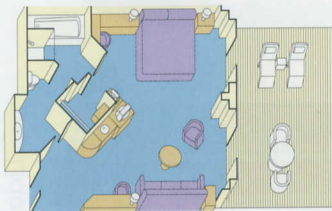

Suite with balcony

SUITE WITH BALCONY

Surrounding you with luxurious accommodations, a spacious suite with balcony includes all the amenities of a mini-suite, plus incredible premiums. These include luxury balcony furniture,

deluxe canapés, fresh flowers, DVD/CD player, free access to a DVD library, two flat-panel TVs, one complimentary mini-bar setup, a roomy walk-in closet, upgraded bathroom amenities, complimentary use of the Lotus Spa® Thermal Suite, laundry and dry cleaning services, and web access in the Internet Café. Approximately 461 to 687 square feet, including balcony. (Categories OS, PH, PS & VS)